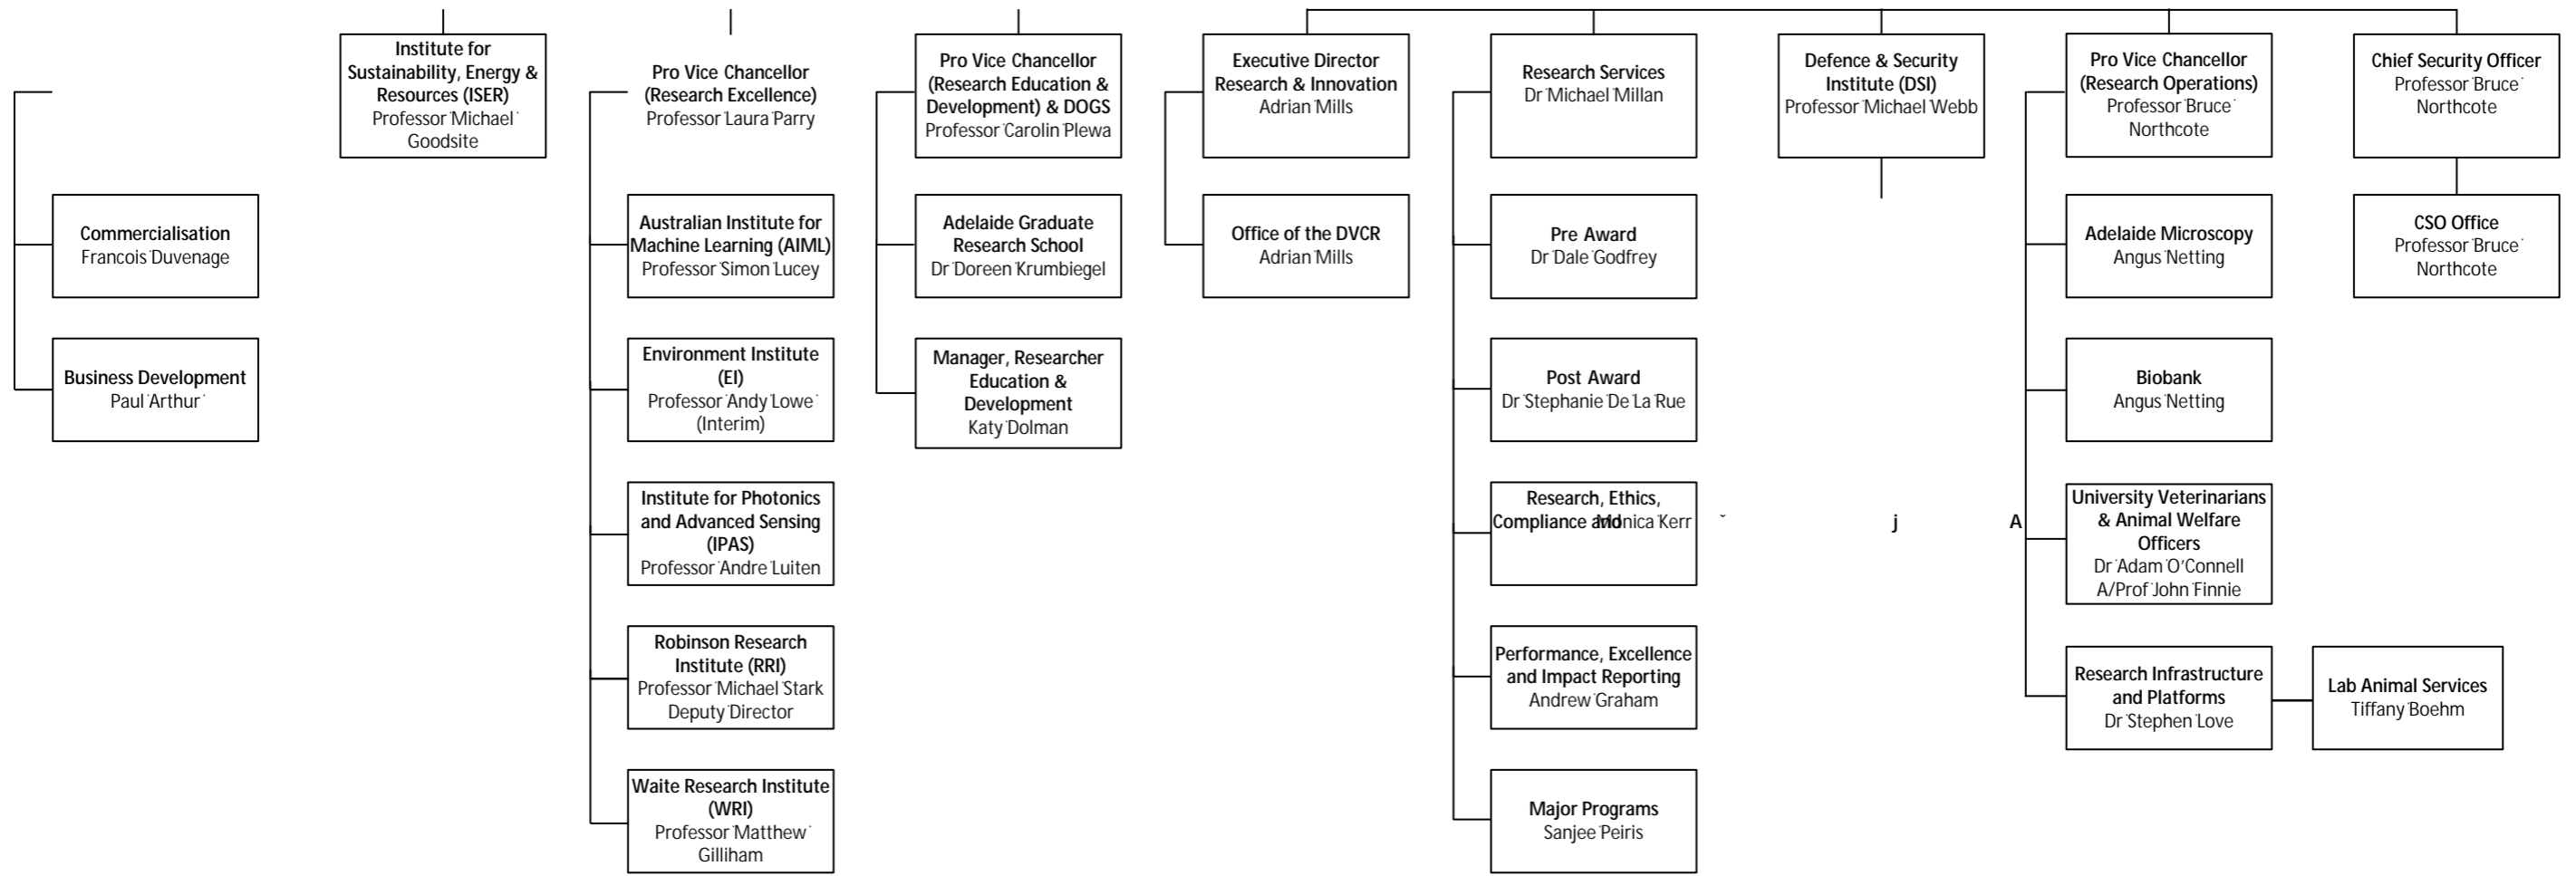

**Deputy Vice Chancellor  
 (Research)**  
 Professor Anton Middelberg

**Executive Assistant**  
 Ms Mary Ann O'Grady

**Senior Executive Officer**

**Executive Officers**  
 Ms Prisilla Leong  
 Ms Dominique Pedron